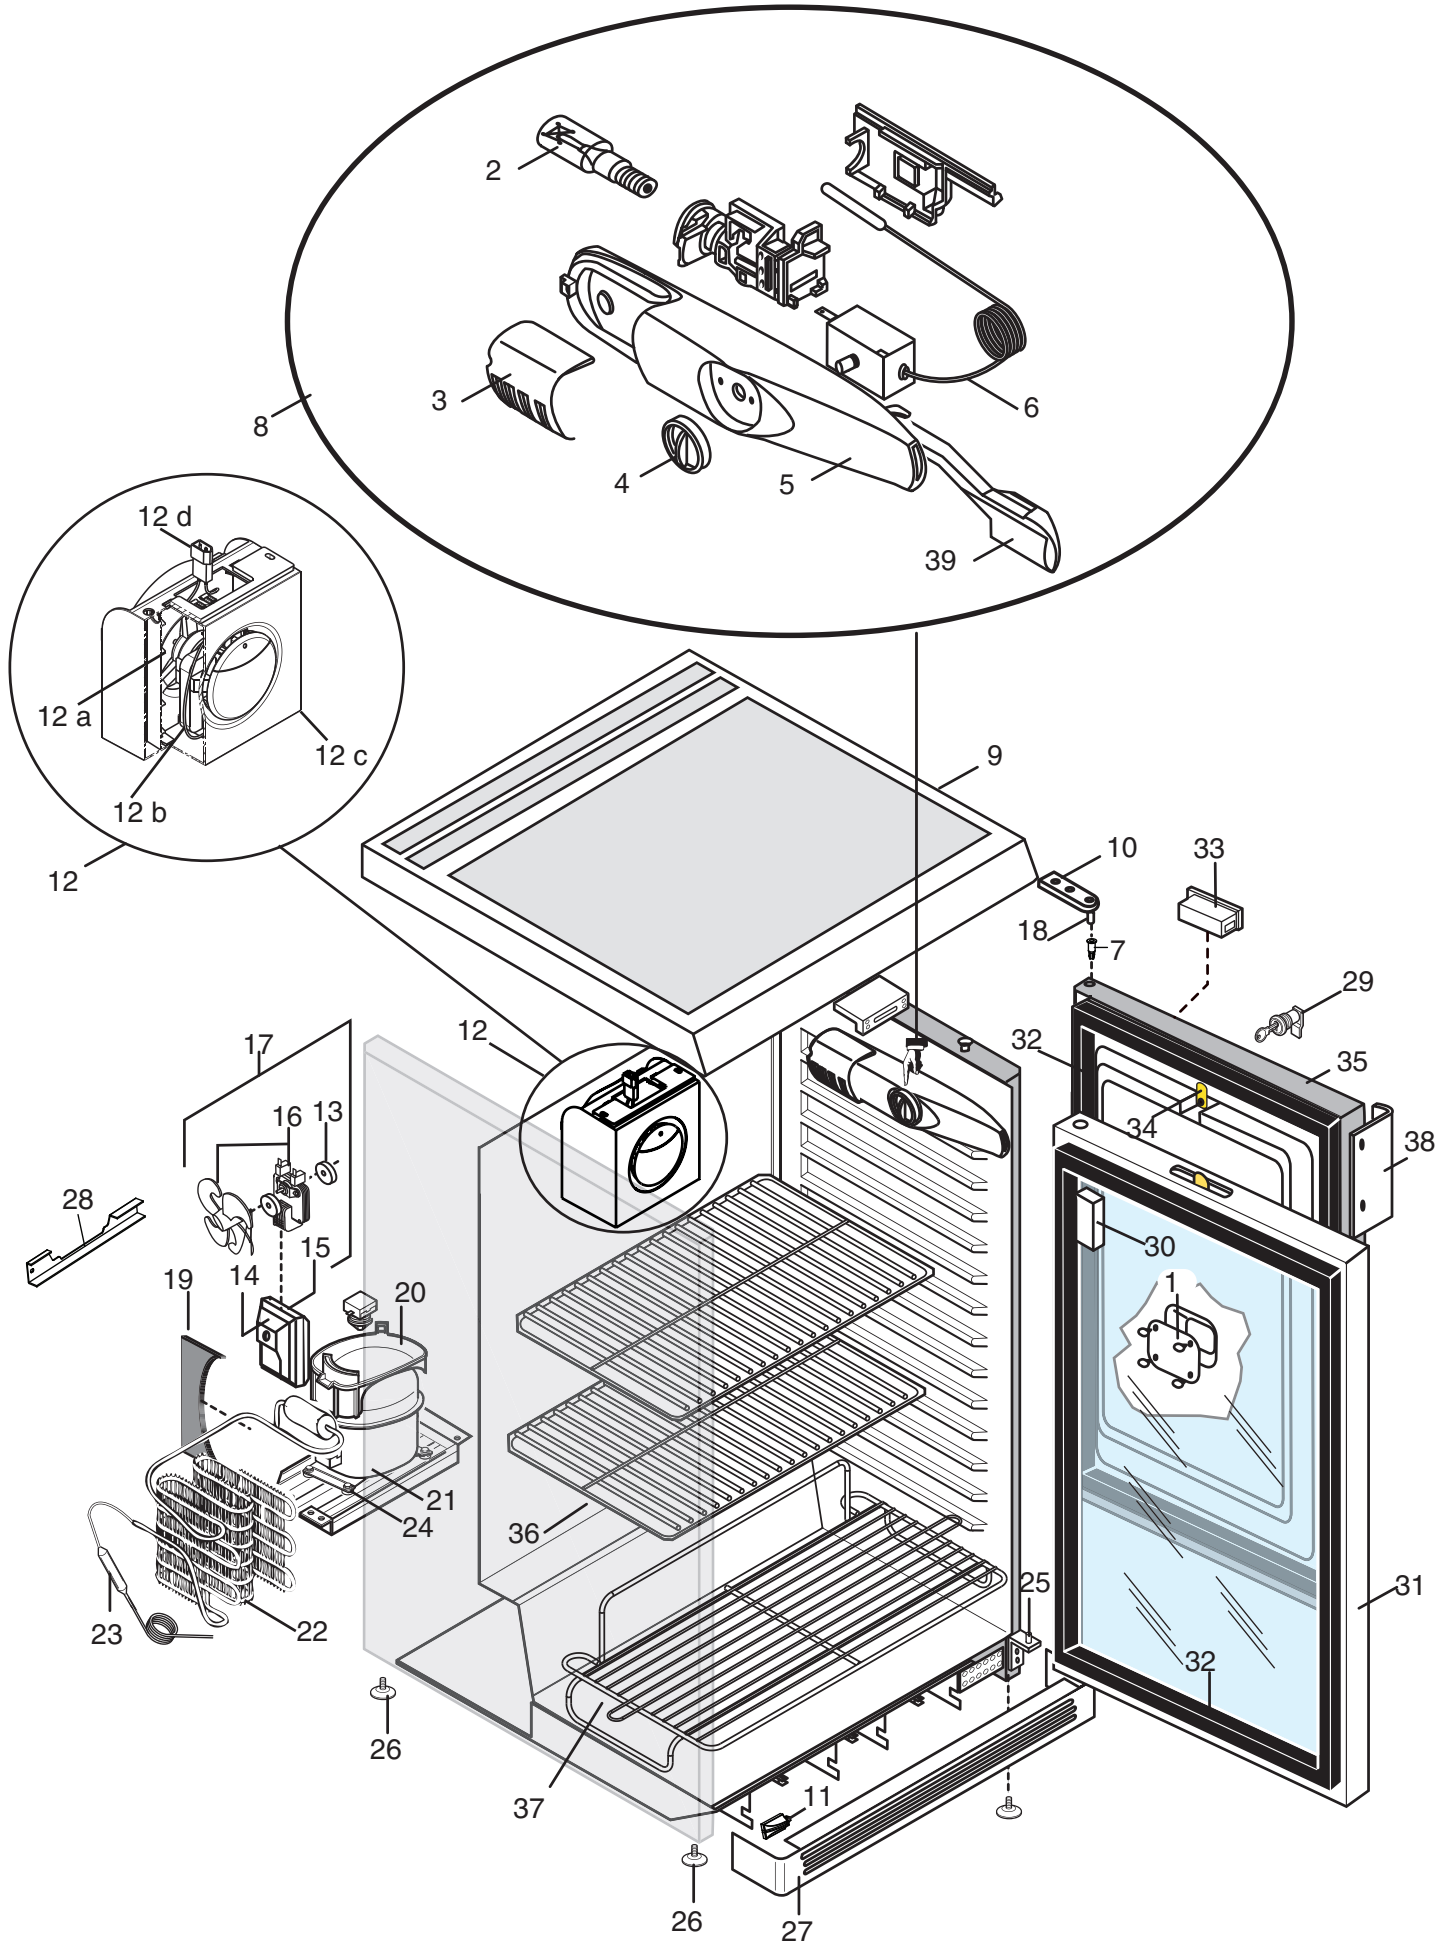

Pos	Code	Descrizione	Description	Ref. / Notes
1	094148	Copertura bulbo porta	Bulb cover door	all except c,g,r,y
2	091198	Lampada	Light	all
3	546R13900	Protezione lampada	Protection light	all
4	092786	Manopola termostato	Thermostat knob	all
5	546R13600	Scatola termostato	Thermostat box	all
6	091197	Termostato meccanico	Thermostat	all
7	095611	Boccola per porta	Door bush	all except c
8	092774	Guppo termostato TH LCC	Complete box and thermostat	all
9	091811	Piano di lavoro grigio	Top grey	a,b,d,e,h,k,l,o,p,s, u,v,w,z
9	095043	Piano di lavoro grigio	Top grey	c,m,n
9	091808	Piano di lavoro bianco	Top white	f,g,i,j,q,r,t,x,y
10	091752	Cerniera superiore	Upper hinge	all
11	092779	Tassello per zoccolo	Cover lower hinge	a,b,c,d,e,h,k,l,m,n, o,p,s,u,v,w,z
11	092776	Tassello per zoccolo	Cover lower hinge	f,g,i,j,q,r,t,x,y
12	096532	Gruppo ventilatore cella DAC 50 Hz	Motor ventilator + fan 50 Hz	all
12a	096533	Assieme guscio posteriore	Rear cover assembly	all
12b	096535	Assieme ventilatore 50 Hz	Fan assembly 50 Hz	all
12c	096534	Assieme guscio anteriore	Front cover assembly	all
12d	096536	Morsettiera	Terminal block	all
13	091915	Gommino ventilatore	Rubber for motor ventilator	all
14	546R13300	Copertura ventilatore posterior.	Back protection fan	all
15	546R13200	Copertura ventilatore frontale	Front protection fan	all
16	093037	Ventilatore	Ventilator	all
17	832R08800	Kit Ventilatore	Kit Ventilator	all
18	091812	Perno per cerniera H=4,5 D=6	Pin for hinge	all
19	092771	Semianello ventilatore	Protection air	all
20	095606	Bacinella raccolta condensa	Condenser basin	all
21	095607	Compressore JIAXIPERA	Compressor JIAXIPERA	all
*	0A8171	Valvola di ricarica gas	Gas recharge valve	all
22	092770	Condensatore	Condenser	all
23	099949	Filtro deidratore 7 GR 2VIE	Dehidrator filter	all
24	092767	Gommino per compressore	Compressor Rubber	all
25	092775	Cerniera inferiore	Lower hinge	all except m
25	093866	Cerniera inferiore	Lower hinge	m,n
26	091721	Piedino livellatore	Foot	all
27	092778	Zoccolo	Plint	a,b,c,d,e,h,k,l,m,n, o,p,s,u,v,w,z
27	091814	Zoccolo	Plint	f,g,i,j,q,r,t,x,y
28	092769	Staffa blocc. compressore	Compressor stopper	all
29	091138	Serratura con chiave unica	Lock with one key for all	a,b,d,f,h,i,j,k,l,m,n, o,q,s,t,u,v,x,z
29	091805	Serratura	Lock	c,e,g,p,r,w,y
30	091141	Riscontro per micro cella	Switch block	c,e,g,p,r,w,y
31	092692	Ass. porta vetro completa	Glass door (grey)	c,e,p,w
31	092691	Ass. porta vetro completa	Glass door (white)	g,r,y
32	092689	Guarnizione porta	Gasket	all
33	094760	Termometro TLCD03 nero	Thermometer TLCD03 nero	a,b,d,f,h,i,j,k,l,o,q, s,t,u,v,x,z
33	095041	Termometro TR58X25L52	Thermometer TR58X25L52	c,m,n
34	091144	Leva per serratura	Lock lever	a,b,d,f,h,i,j,k,l,m,n, o,q,s,t,u,v,x,z
35	094397	Ass. porta schiumata	Foamed door	a,b
35	093174	Ass. porta schiumata	Foamed door	d,h,k,l,o,s,u,v,z
35	093173	Ass. porta schiumata	Foamed door	f,i,j,q,t,x
35	095042	Ass. porta schiumata	Foamed door	m,n
36	095643	Griglia	Shelf	all
37	095644	Griglia di fondo	Bottom shelf	all except for c,m,n
38	093071	Maniglia	Handle	a,b,m,n
38	099881	Maniglia	Handle	c,d,e,h,k,l,o,p,s,u, v,w,z