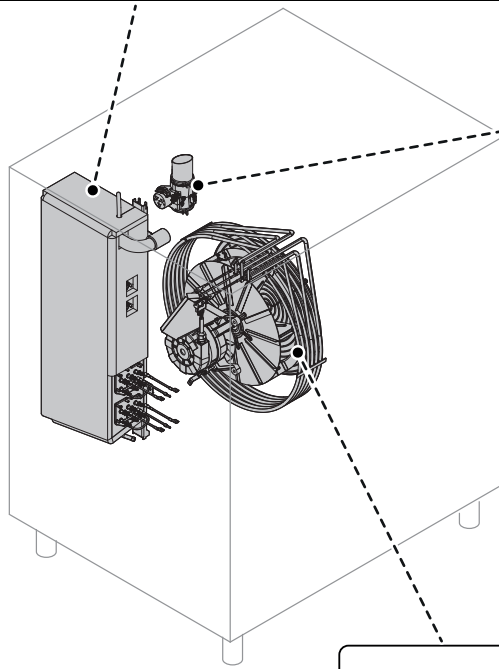

432 PLASTIC PIPES

mm 1000 Ø 50 mm   mm 500 Ø 50 mm   mm 250 Ø 50 mm   mm 150 Ø 50 mm

431 STEEL PIPES

mm 1000 Ø 50 mm   mm 750 Ø 50 mm   mm 500 Ø 50 mm   mm 250 Ø 50 mm   mm 150 Ø 50 mm