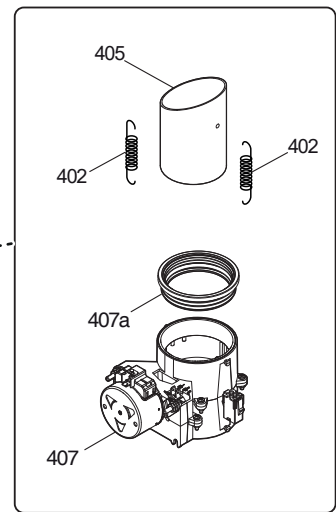

432 PLASTIC PIPES

mm 1000 Ø 50 mm   mm 500 Ø 50 mm   mm 250 Ø 50 mm   mm 150 Ø 50 mm

431 STEEL PIPES

mm 1000 Ø 50 mm   mm 750 Ø 50 mm   mm 500 Ø 50 mm   mm 250 Ø 50 mm   mm 150 Ø 50 mm