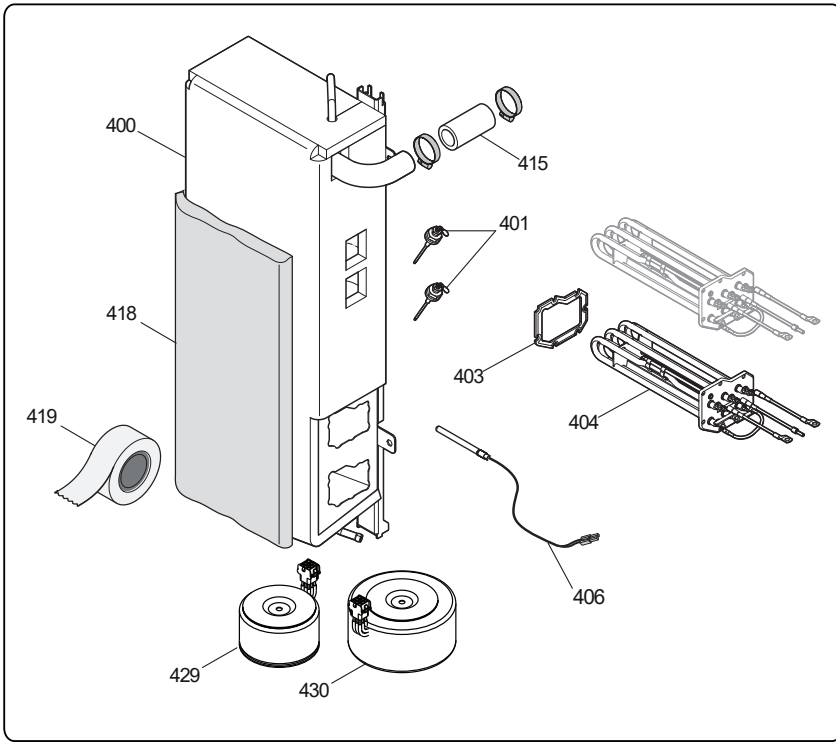

432 PLASTIC PIPES

mm 1000 Ø 50 mm   mm 500 Ø 50 mm   mm 250 Ø 50 mm   mm 150 Ø 50 mm

431 STEEL PIPES

mm 1000 Ø 50 mm   mm 750 Ø 50 mm   mm 500 Ø 50 mm   mm 250 Ø 50 mm   mm 150 Ø 50 mm